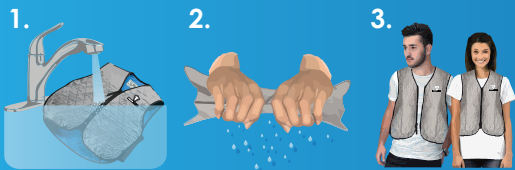

POWERED BY

HYPERKEWL™ PLUS EVAPORATIVE COOLING

HyperKewl™ PLUS Evaporative Cooling material is a unique fabric that absorbs and slowly releases water through evaporation. When the water evaporates, a cooling effect occurs. We look at this process as "super-charging" the body's natural cooling process, thereby helping the wearer to combat heat stress.

HOW TO USE :

1. Soak in water for 1-2 minutes
2. Gently squeeze out excess water
3. Your HyperKewl™PLUS Item is ready to wear!